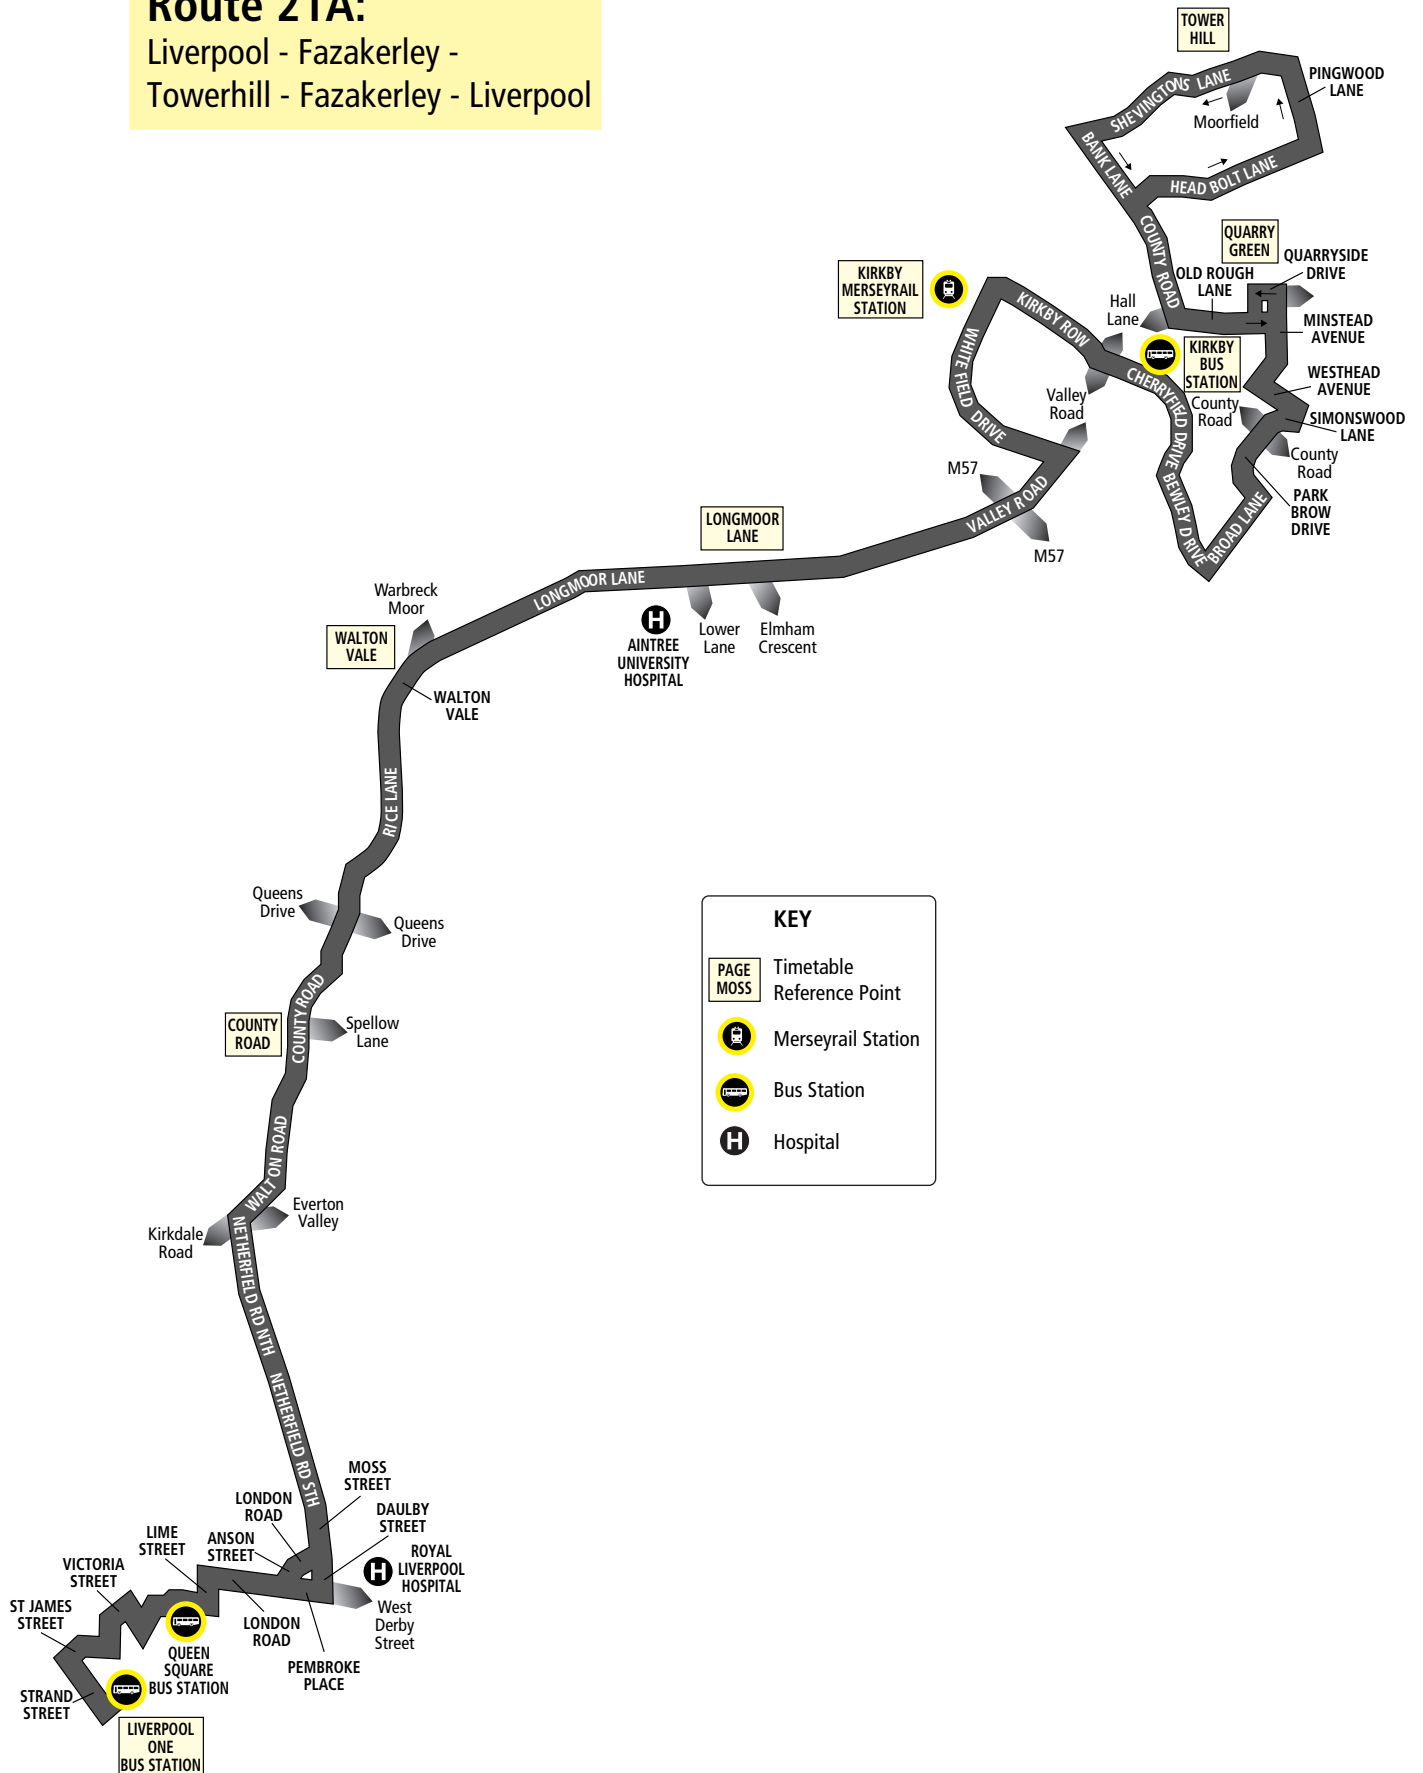

Route 21A:

Liverpool - Fazakerley -

Towerhill - Fazakerley - Liverpool

KEY	
PAGE	Timetable
MOSS	Reference Point
	Merseyrail Station
	Bus Station
	Hospital