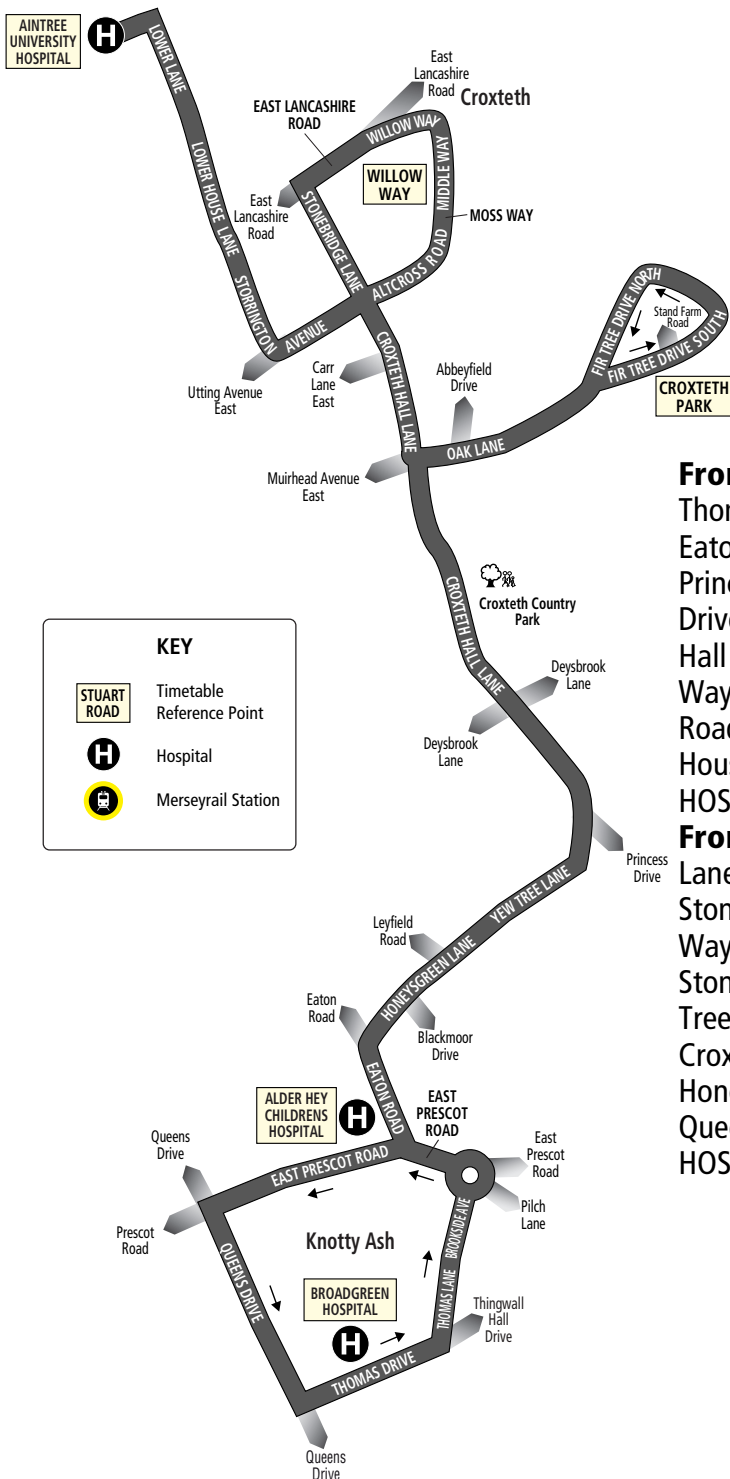

102 Broadgreen Hospital - Croxteth - Aintree Univ. Hospital

Broadgreen Hospital	1223	1323	1423	1523	1653	1753
Alder Hey Hospital	1228	1328	1428	1528	1658	1758
Croxteth Park Stand Farm	1239	1339	1439	1539	1709	1809
Croxteth Willow Way	1250	1350	1450	1550	1720	1820
Aintree University Hospital	1258	1358	1458	1558	1728	1828

Aintree University Hospital	1245	1345	1445	1615	1715	1815
Croxteth Willow Way	1253	1353	1453	1623	1723	1823
Croxteth Park Stand Farm	1304	1404	1504	1634	1734	1834
Alder Hey Hospital	1315	1415	1515	1645	1745	1845
Broadgreen Hospital	1320	1420	1520	1650	1750	1850

From: BROADGREEN HOSPITAL via Thomas Drive, Thomas Lane, Brookside Avenue, East Prescott Road, Eaton Road, Honeys Green Lane, Yew Tree Lane, Princess Drive, Croxteth Hall Lane, Oak Lane, Fir Tree Drive South, Fir Tree Drive North, Oak Lane, Croxteth Hall Lane, Stonebridge Lane, Altcross Road, Moss Way, Middle Way, Willow Way, East Lancashire Road, Stonebridge Lane, Storrington Avenue, Lower House Lane, Lower Lane to AINTREE UNIVERSITY HOSPITAL.

From: AINTREE UNIVERSITY HOSPITAL via Lower Lane, Lower House Lane, Storrington Avenue, Stonebridge Lane, East Lancashire Road, Willow Way, Middle Way, Moss Way, Altcross Road, Stonebridge Lane, Croxteth Hall Lane, Oak Lane, Fir Tree Drive South, Fir Tree Drive North, Oak Lane, Croxteth Hall Lane, Princess Drive, Yew Tree Lane, Honeys Green Lane, Eaton Road, East Prescott Road, Queens Drive, Thomas Drive to BROADGREEN HOSPITAL.