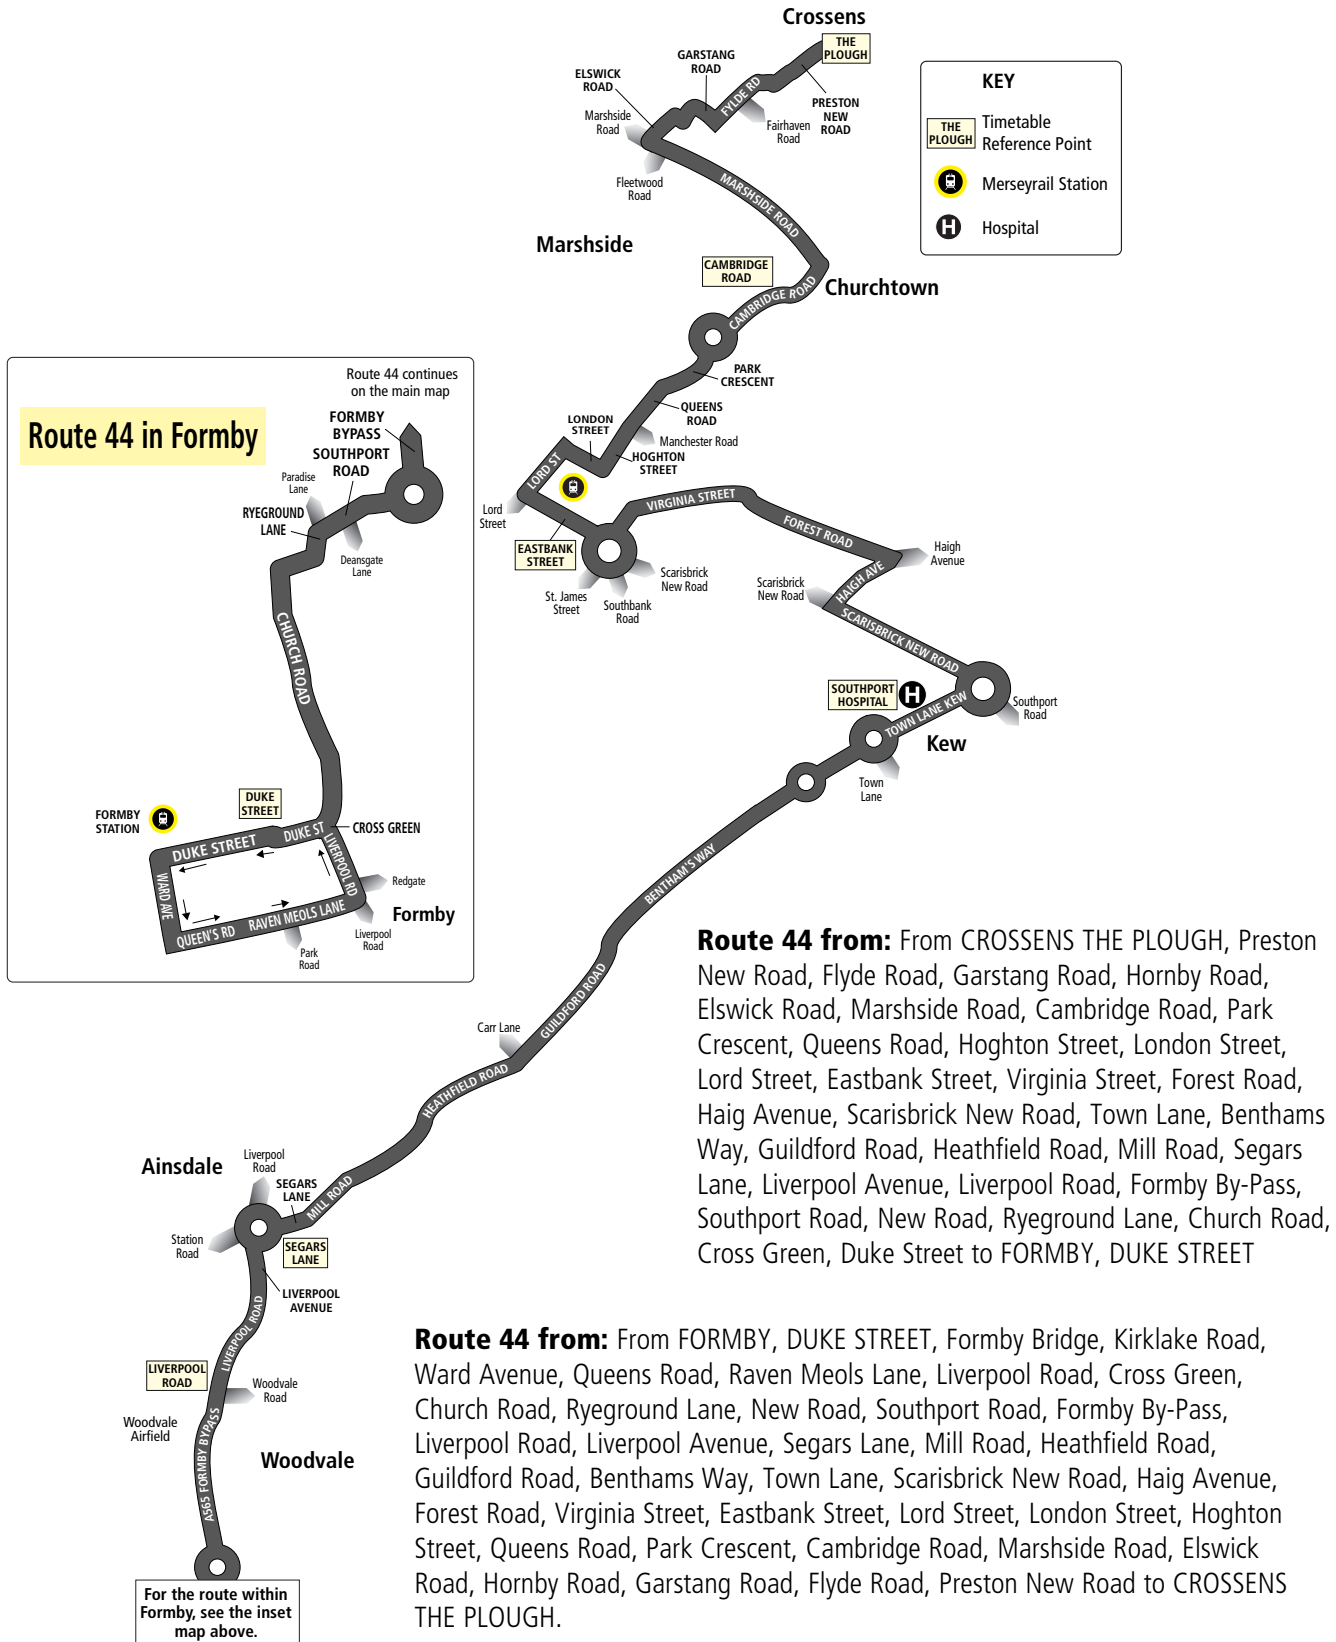

# Route 21A:

Liverpool - Fazakerley -

Towerhill - Fazakerley - Liverpool

KEY	
PAGE	Timetable
MOSS	Reference Point
	Merseyrail Station
	Bus Station
	Hospital

**44 Formby - Southport - Crossens**

<b>Formby</b> Duke Street	1300	1500	<b>Crossens</b> The Plough	1400	1600
Liverpool Road, Woodvale Road	1314	1514	<b>Churchtown</b> Cambridge Road	1406	1606
<b>Ainsdale</b> Segars Lane	1318	1518	<b>Southport</b> Eastbank Street	1413	1613
<b>Southport</b> Hospital Town Lane	1330	1530	<b>Southport Hospital</b> Town Lane	1419	1619
<b>Southport</b> Eastbank Street	1336	1536	<b>Ainsdale</b> Segars Lane	1431	1631
<b>Churchtown</b> Cambridge Road	1343	1543	Liverpool Road, Woodvale Road	1435	1635
<b>Crossens</b> The Plough	1349	1549	<b>Formby</b> Duke Street	1449	1649