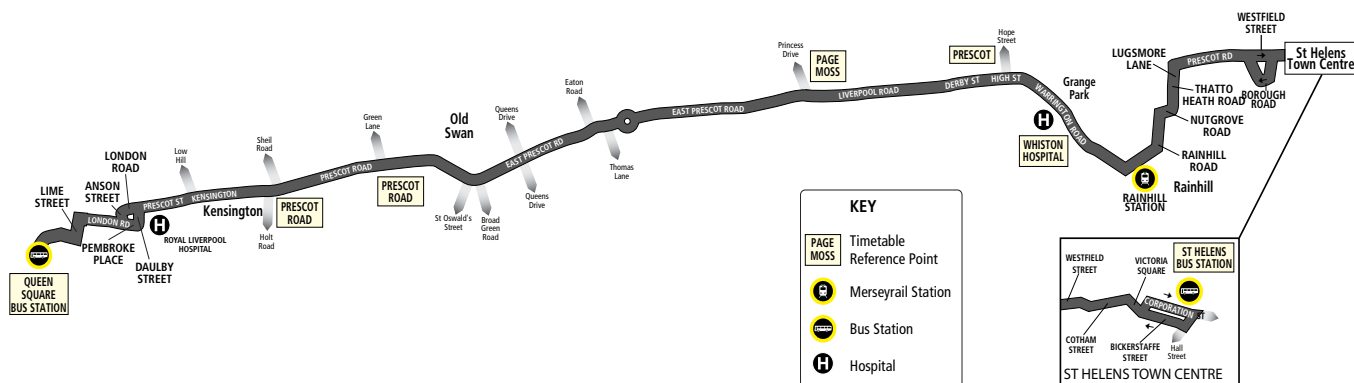

Route 10A between St Helens and Liverpool: from ST HELENS BUS STATION via Bickerstaffe Street, Victoria Square, Cotham Street, Ormskirk Street, Bridge Street, Chalon Way, Westfield Street, Borough Road, Prescot Road, Lugsmore Lane, Thatto Heath Road, Nutgrove Road, Rainhill Road, Warrington Road, High Street, Derby Street, Liverpool Road, East Prescot Road, Prescot Road, Kensington, Prescot Street, Daulby Street, Pembroke Place, London Road, Lime Street, St George's Place to QUEEN SQUARE BUS STATION

Queen Square Bus Station	-	1304	1404	1504	1634	1734	1834
Prescot Road, Sheil Road	-	1315	1415	1515	1645	1745	1845
Prescot Road, Green Lane	-	1320	1420	1520	1650	1750	1850
Page Moss	1229	1329	1429	1529	1659	1759	1859
Prescot Hope Street	1238	1338	1438	1538	1708	1808	1908
Whiston Hospital	1242	1342	1442	1542	1712	1812	-
St Helens Bus Station	1258	1358	1458	1558	1728	1828	-
St Helens Bus Station	1203	1303	1403	1533	1633	1733	1833
Whiston Hospital	1219	1319	1419	1549	1649	1749	1849
Prescot Hope Street	1223	1323	1423	1553	1653	1753	1853
Page Moss	1232	1332	1432	1602	1702	1802	1902
Prescot Road, Green Lane	1241	1341	1441	1611	1711	1811	1911
Prescot Road, Sheil Road	1246	1346	1446	1616	1716	1816	-
Queen Square Bus Station	1257	1357	1457	1627	1727	1827	-