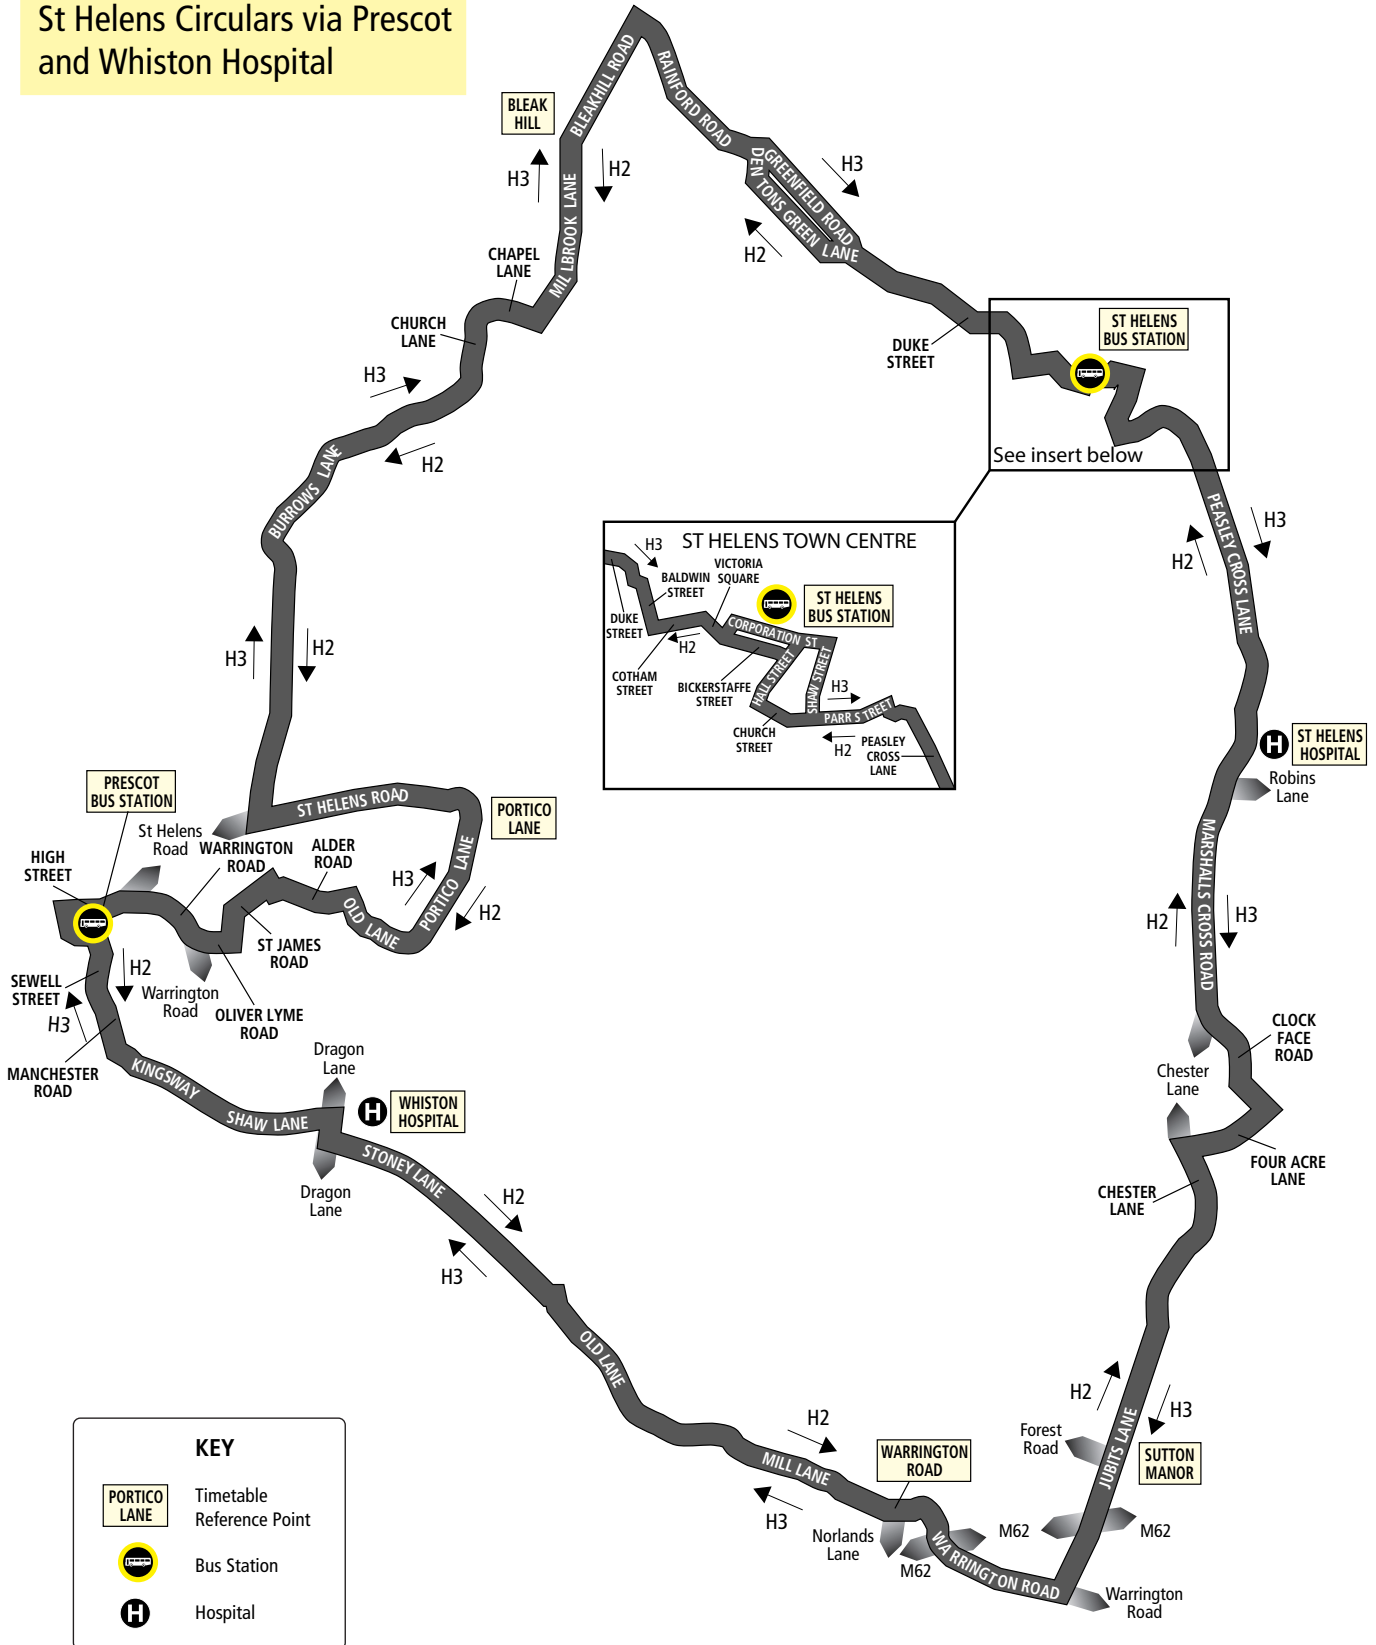

Routes H2 and H3: St Helens Circulars via Prescott and Whiston Hospital