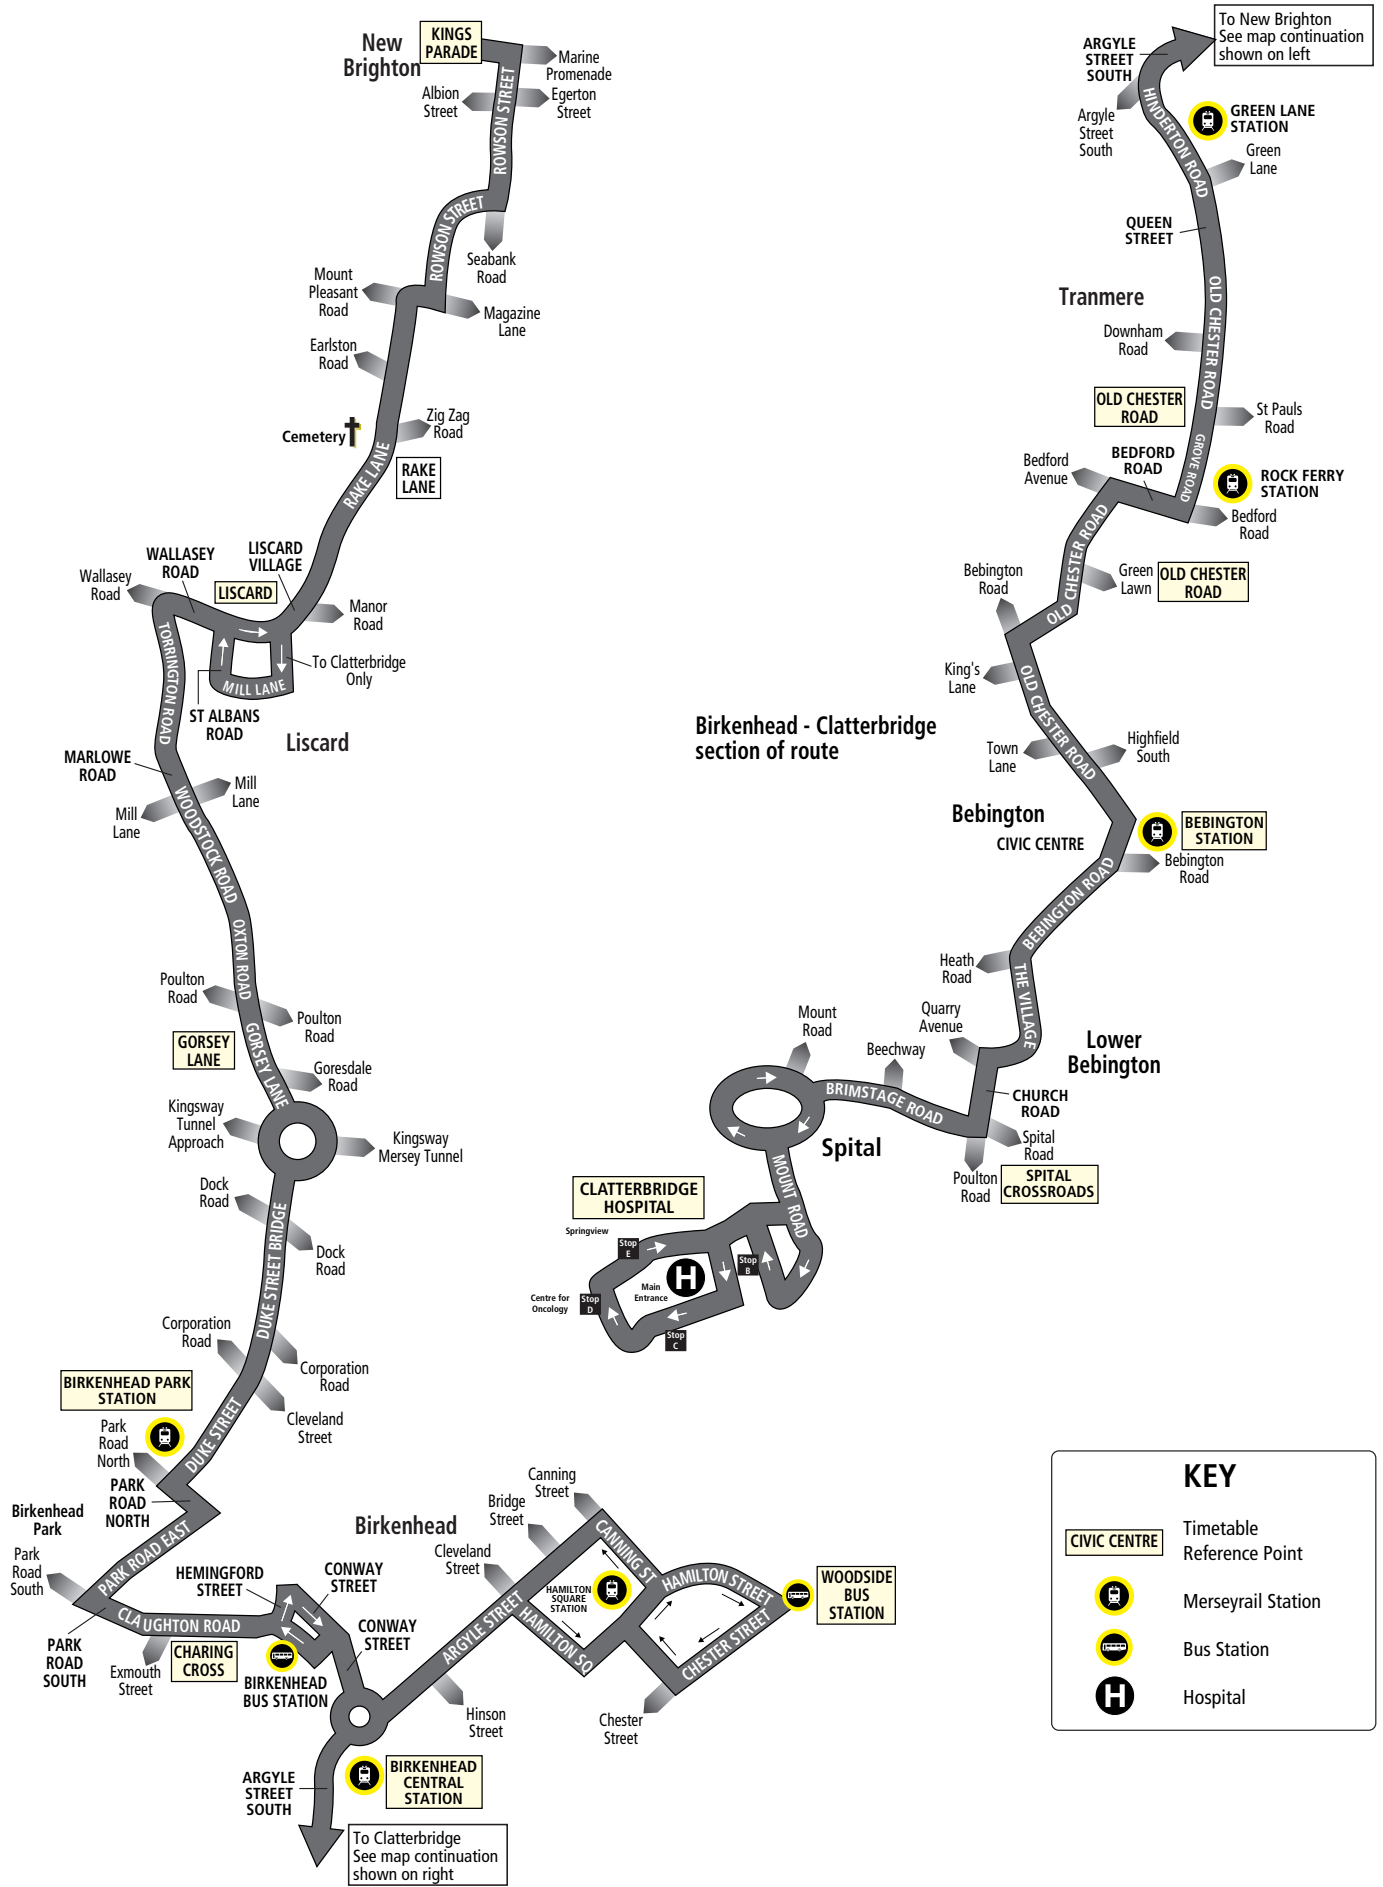

Route 410: New Brighton - Woodside - Clatterbridge