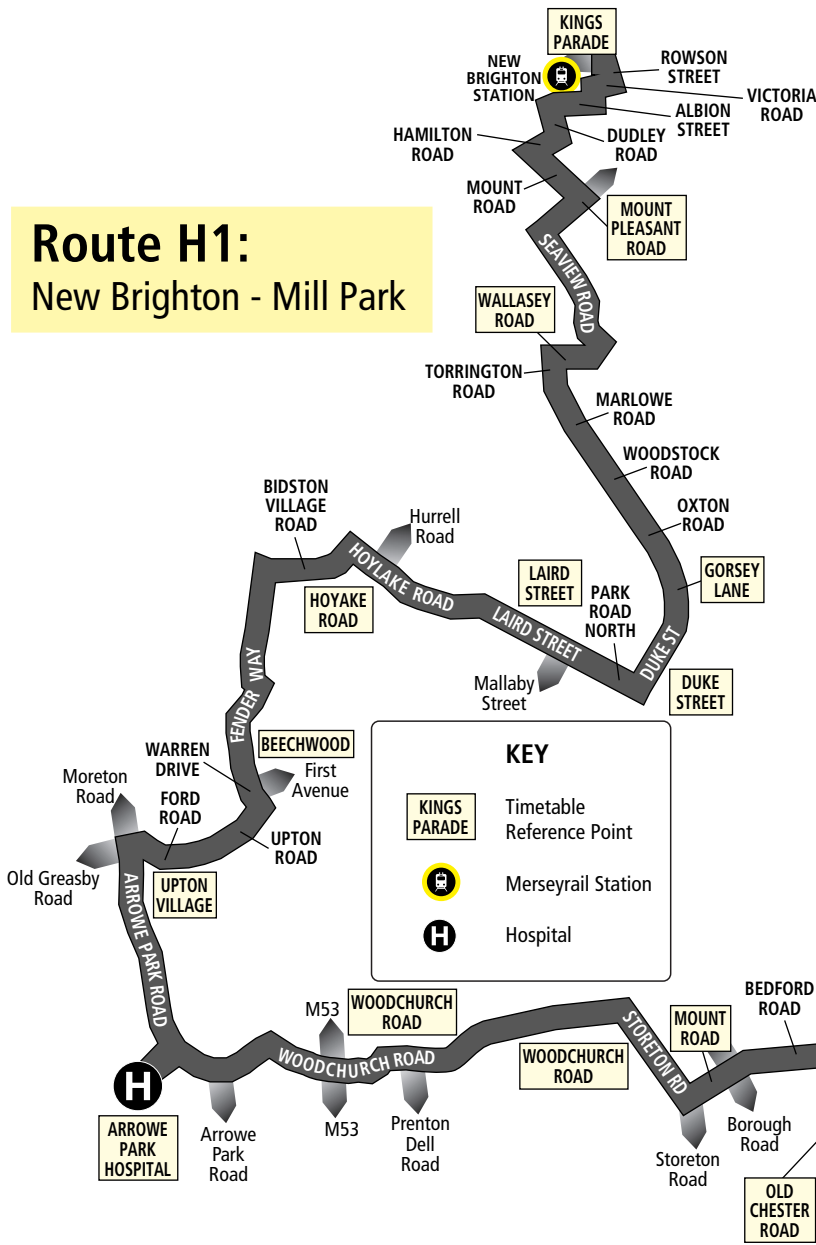

Route H1: New Brighton - Mill Park