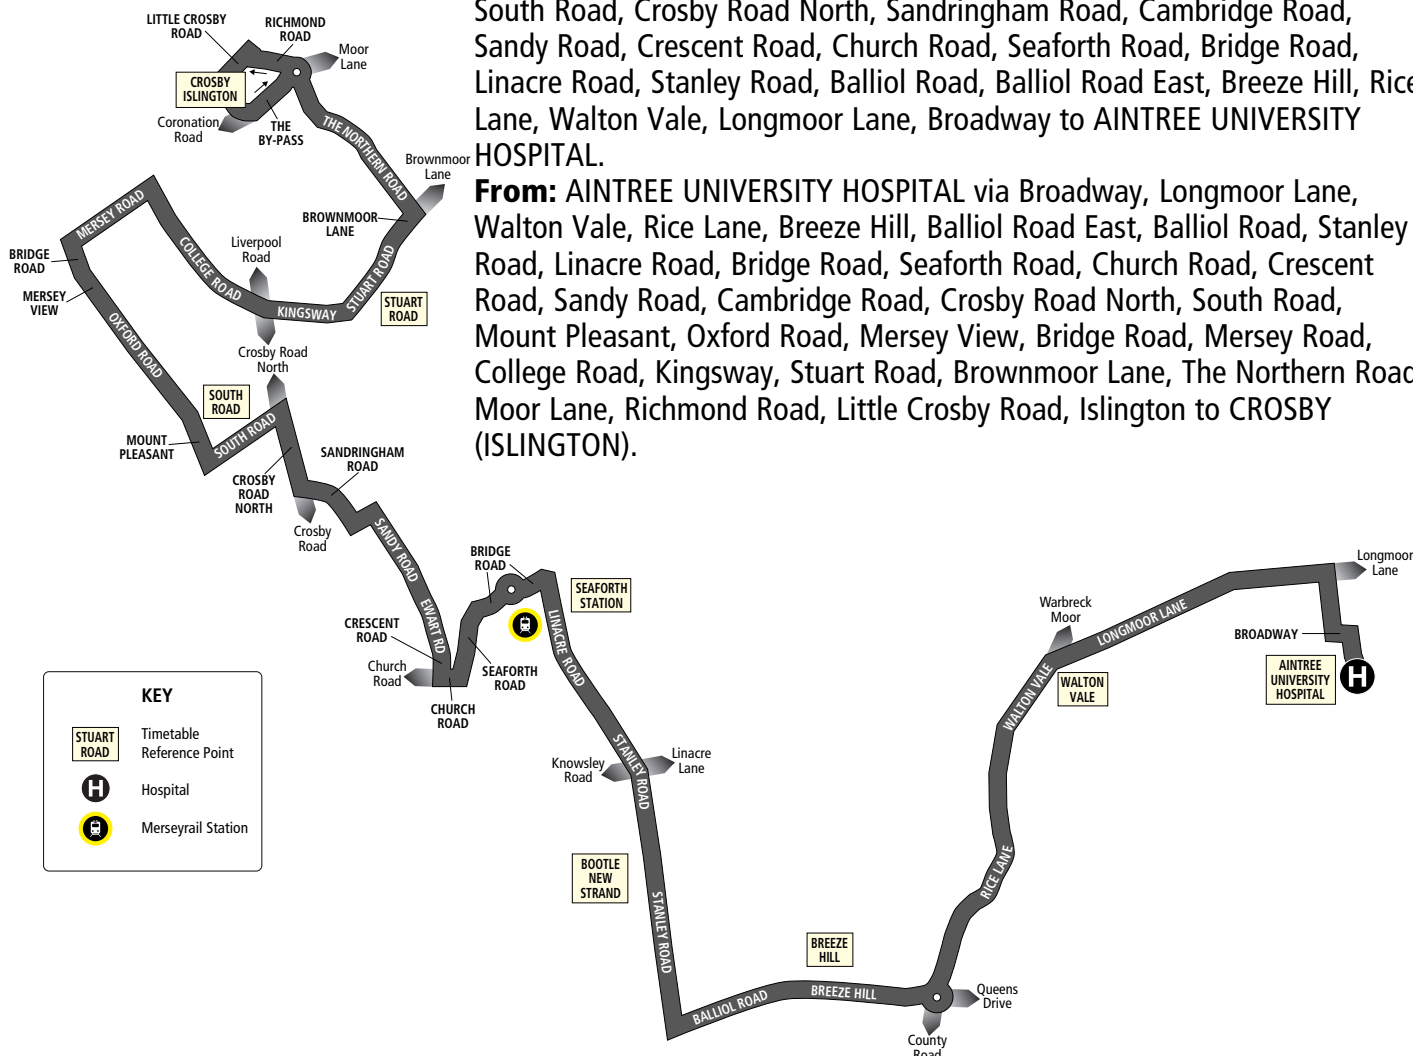

SPECIAL ROUTE OPERATES CHRISTMAS DAY ONLY

From: CROSBY (ISLINGTON) via Islington, Coronation Road, The By-Pass, The Northern Road, Brownmoor Lane, Stuart Road, Kingsway, College Road, Mersey Road, Bridge Road, Mersey View, Oxford Road, Mount Pleasant, South Road, Crosby Road North, Sandringham Road, Cambridge Road, Sandy Road, Crescent Road, Church Road, Seaforth Road, Bridge Road, Linacre Road, Stanley Road, Balliol Road, Balliol Road East, Breeze Hill, Rice Lane, Walton Vale, Longmoor Lane, Broadway to AINTREE UNIVERSITY HOSPITAL.

From: AINTREE UNIVERSITY HOSPITAL via Broadway, Longmoor Lane, Walton Vale, Rice Lane, Breeze Hill, Balliol Road East, Balliol Road, Stanley Road, Linacre Road, Bridge Road, Seaforth Road, Church Road, Crescent Road, Sandy Road, Cambridge Road, Crosby Road North, South Road, Mount Pleasant, Oxford Road, Mersey View, Bridge Road, Mersey Road, College Road, Kingsway, Stuart Road, Brownmoor Lane, The Northern Road, Moor Lane, Richmond Road, Little Crosby Road, Islington to CROSBY (ISLINGTON).