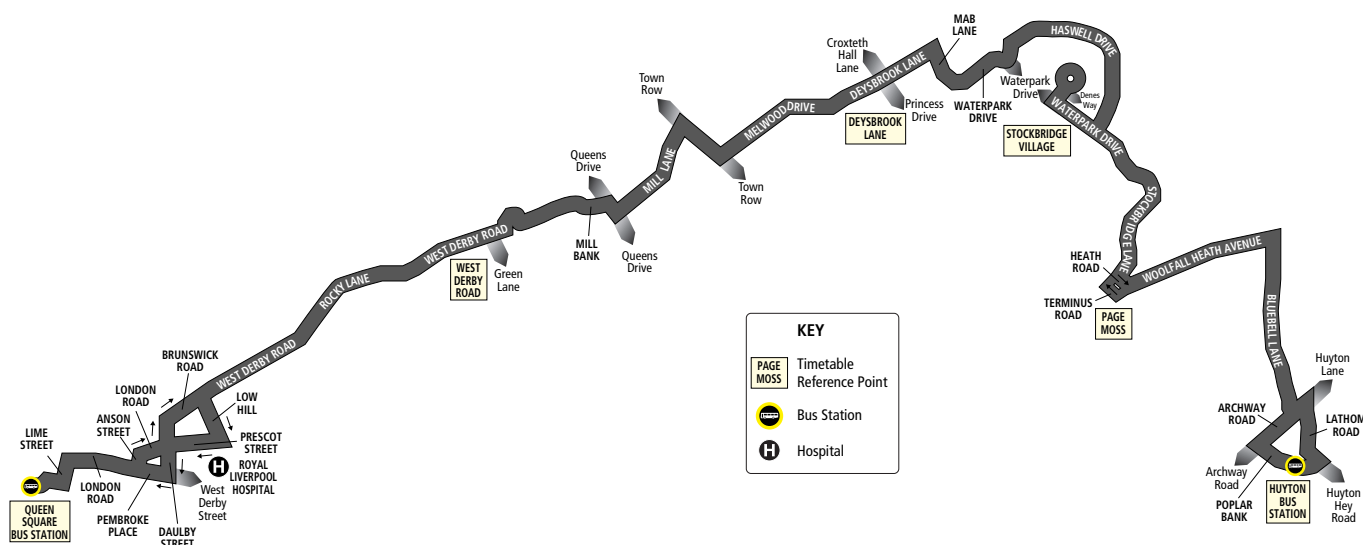

From: HUYTON BUS STATION via Lathom Road, Archway Road, Bluebell Lane, Primrose Drive, Woolfall Heath Road, Terminus Road, Stockbridge Lane, Waterpark Drive, Denes Way, left onto Waterpark Drive, Haswell Drive, Waterpark Drive, Mab Lane, Deysbrook Lane, Melwood Drive, Town Row, Mill Lane, Millbank, West Derby Road, Rocky Lane, West Derby Road, Low Hill, Prescot Street, Daulby Street, Pembroke Place, London Road, Lime Street, St George's Place to QUEEN SQUARE BUS STATION.

Queen Square Bus Station	1300	1400	1530	1630	1730	1830
West Derby Road, Green Lane	1312	1412	1542	1642	1742	1842
Tesco, Deysbrook	1321	1421	1551	1651	1751	1851
Stockbridge Village	1328	1428	1558	1658	1758	1858
Page Moss	1333	1433	1603	1703	1803	1903
Huyton Bus Station	1341	1441	1611	1711	1811	1911

Huyton Bus Station	1155	1255	1355	1455	1625	1725
Page Moss	1204	1304	1404	1504	1634	1734
Stockbridge Village	1210	1310	1410	1510	1640	1740
Tesco, Deysbrook	1216	1316	1416	1516	1646	1746
West Derby Road, Green Lane	1224	1324	1424	1524	1654	1754
Queen Square Bus Station	1238	1338	1438	1538	1708	1808